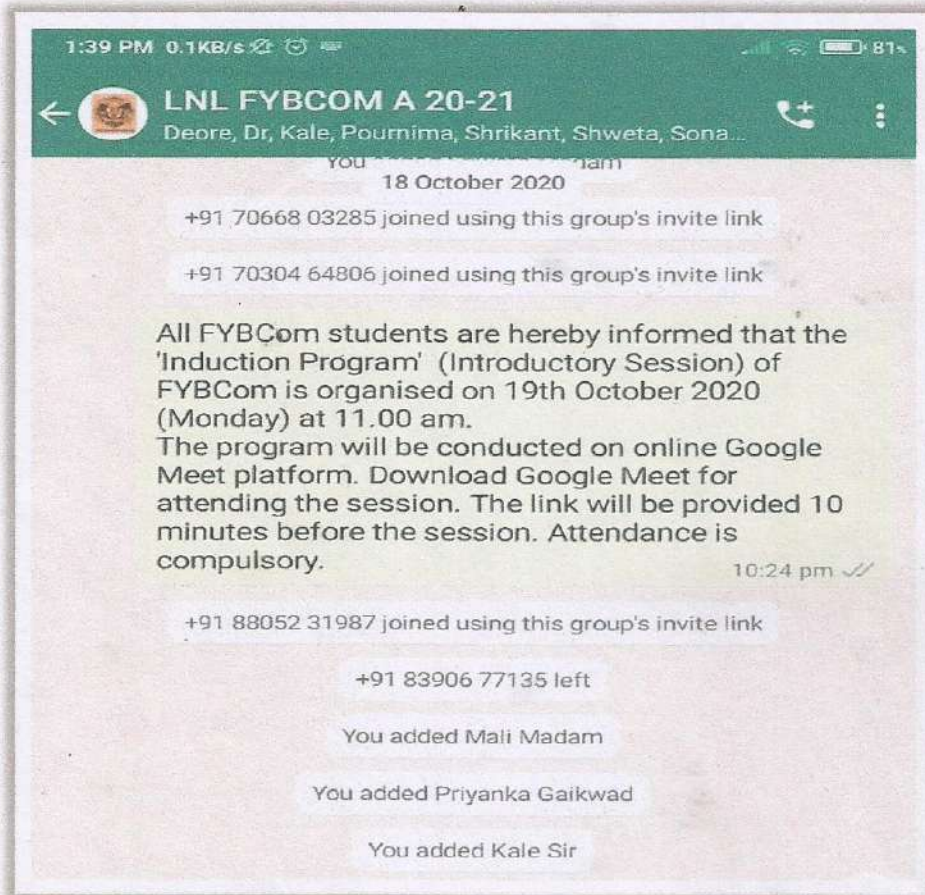

NOTICE

[Handwritten Signature]
Co-ordinator

[Handwritten Signature]
Principal
Lonavala Education Trust's Dr.B.N.
Purandare Arts, Smt. S.G.Gupta
Commerce and Smt. Shardaben Amrutlal
Mithaiwala Science College, Valvan
Lonavla, Tal- Maval. Dist. Pune- 41